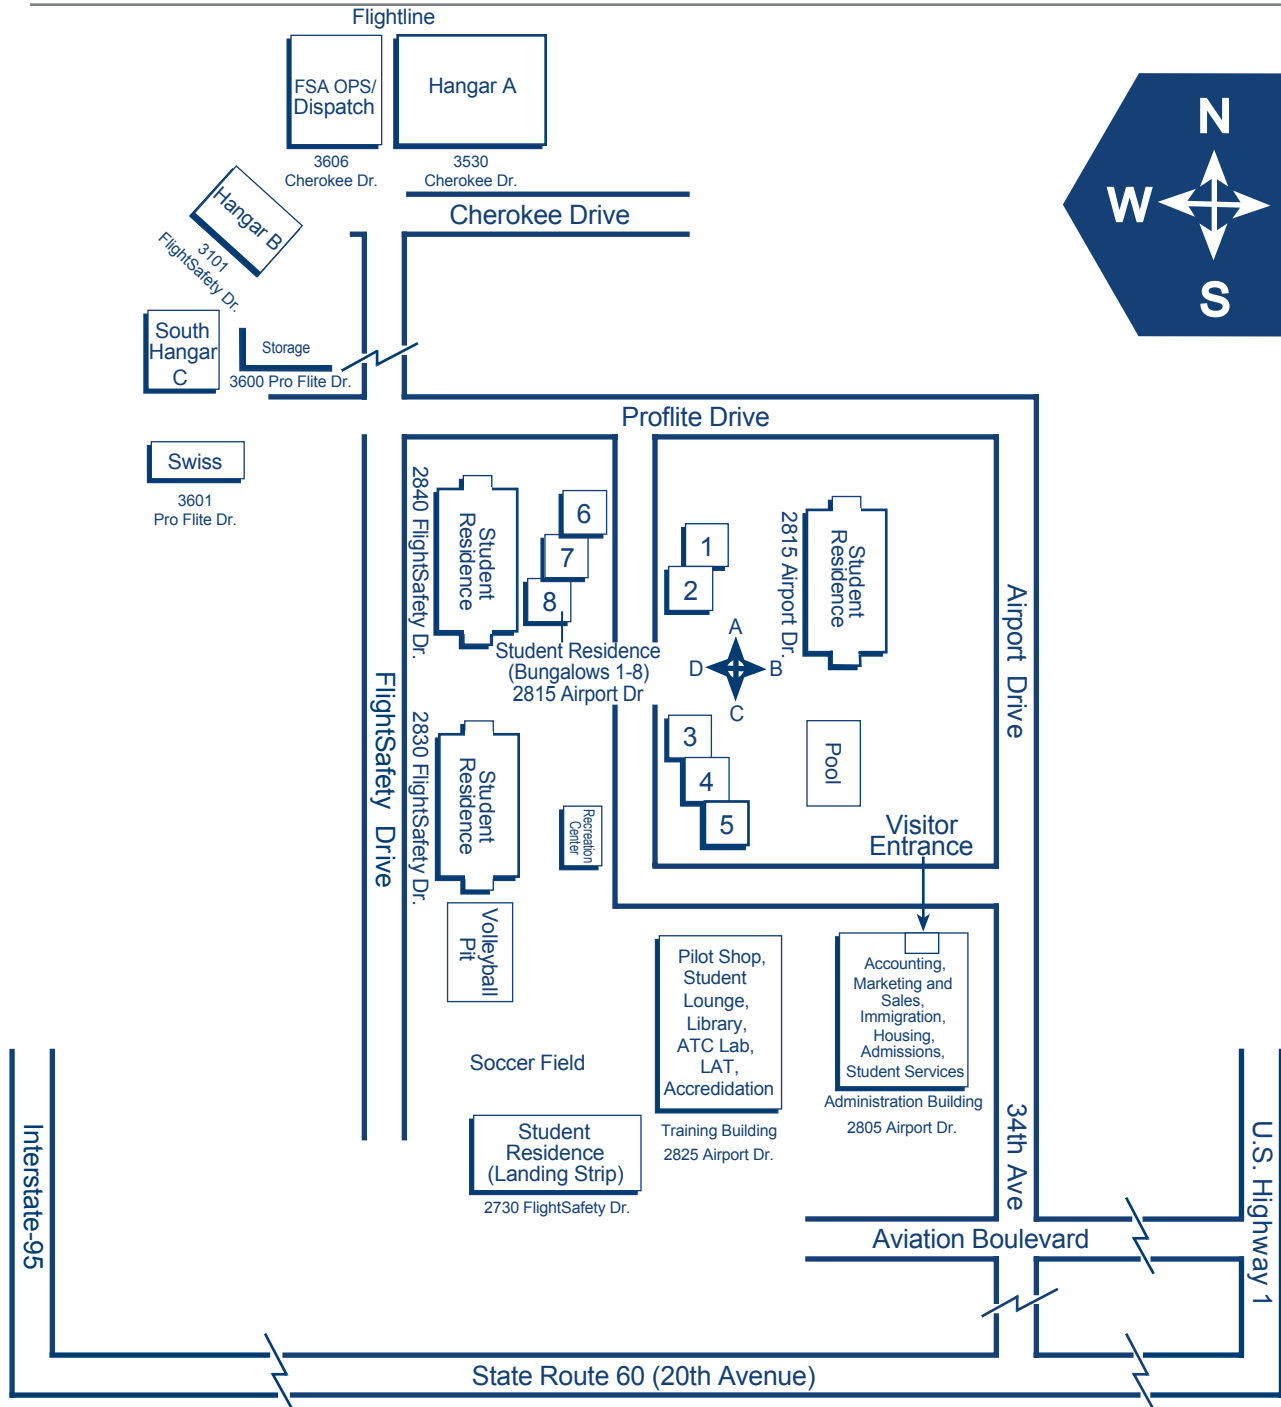

Campus Locator

Directions to 2805 Airport Drive, Vero Beach, Florida

Traveling via I-95

Exit at the Vero Beach Exit #147 onto State Road 60 (20th Street), and travel east approximately six miles. Turn left on 34th Avenue. (There will be airport signs on the right side of the road.) Travel north on 34th Avenue about three blocks. After crossing the intersection at the second stop sign, 34th Avenue turns into Airport Drive. FlightSafety International will be one block up on the left.

Traveling via the Florida Turnpike

Exit at the Yeehaw Junction exit, and travel east on State Road 60 (approximately 35 miles) to the I-95 interchange. Then follow "Traveling via I-95" directions at left.

Traveling via U.S. Highway 1

Turn west on Aviation Boulevard. Turn right on Airport Drive.

FlightSafety Academy

FlightSafety[®] international

2805 Airport Drive • Vero Beach 32960 • www.flightsafety.com • academy@flightsafety.com