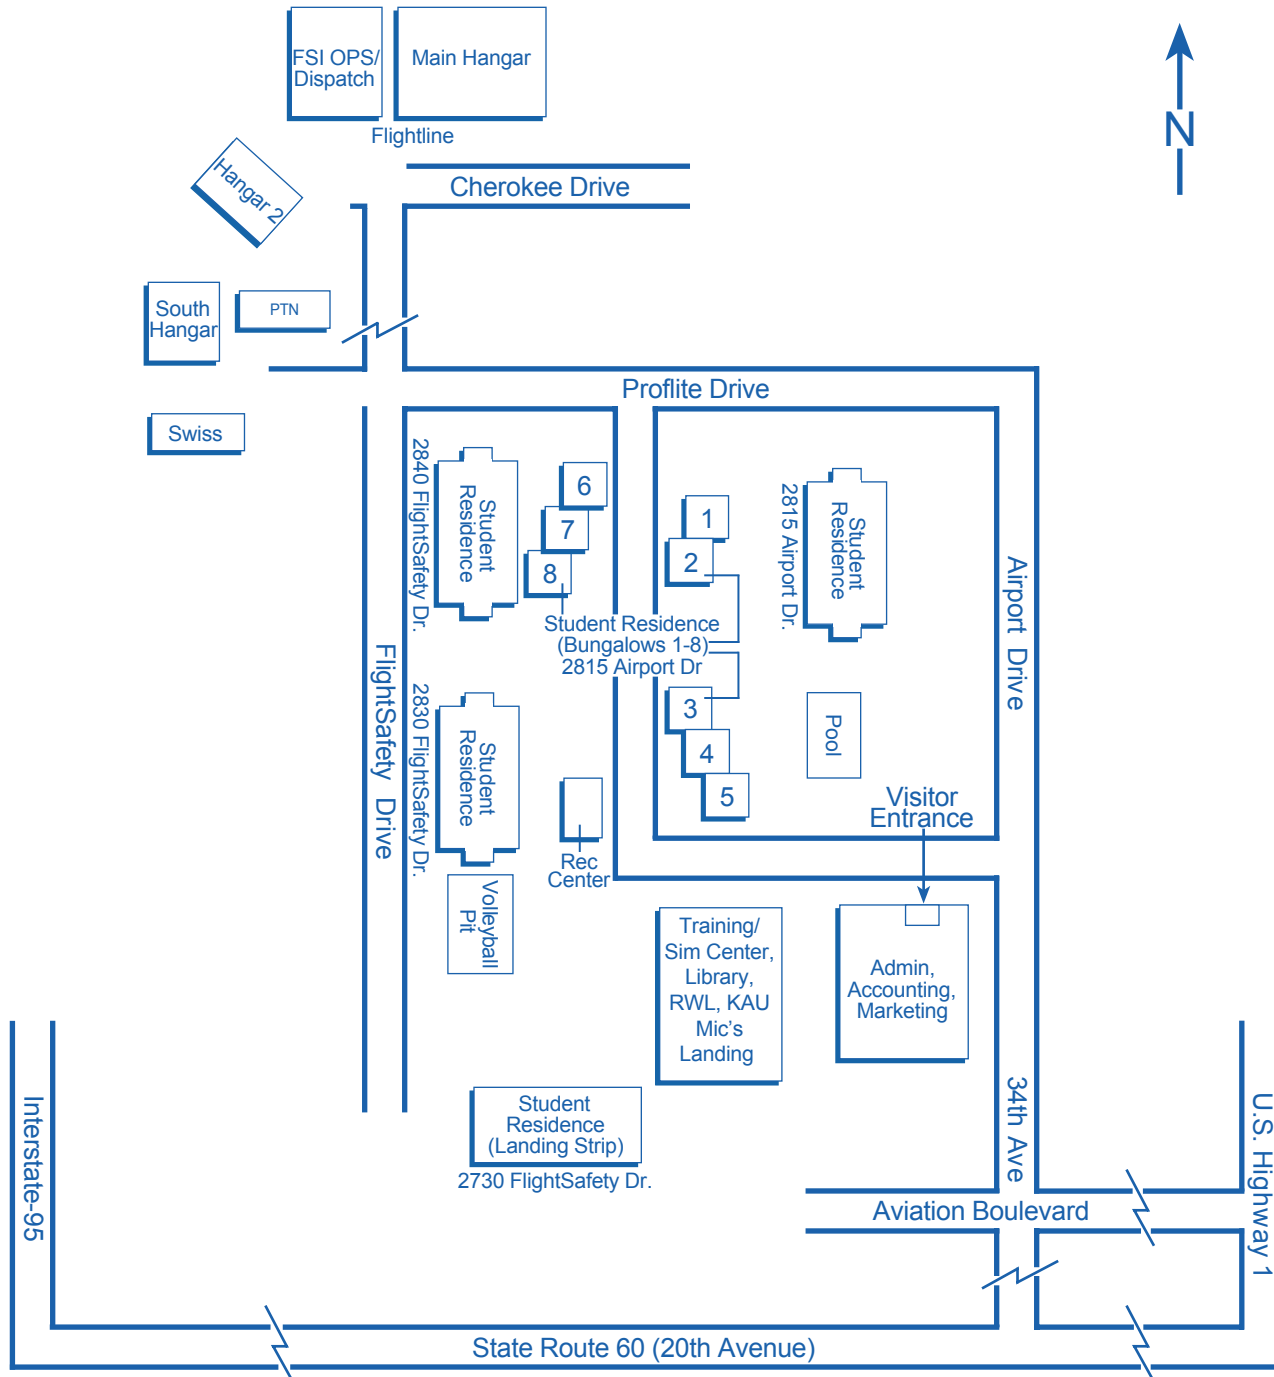

# Campus Locator

## Directions to 2805 Airport Drive, Vero Beach, Florida

### Traveling via I-95

Exit at the Vero Beach Exit #147 onto State Road 60 (20th Street), and travel east approximately six miles. Turn left on 34th Avenue. (There will be airport signs on the right side of the road.) Travel north on 34th Avenue about three blocks. After crossing the intersection at the second stop sign, 34th Avenue turns into Airport Drive. FlightSafety International will be one block up on the left.

### Traveling via the Florida Turnpike

Exit at the Yeehaw Junction exit, and travel east on State Road 60 (approximately 35 miles) to the I-95 interchange. Then follow "Traveling via I-95" directions at left.