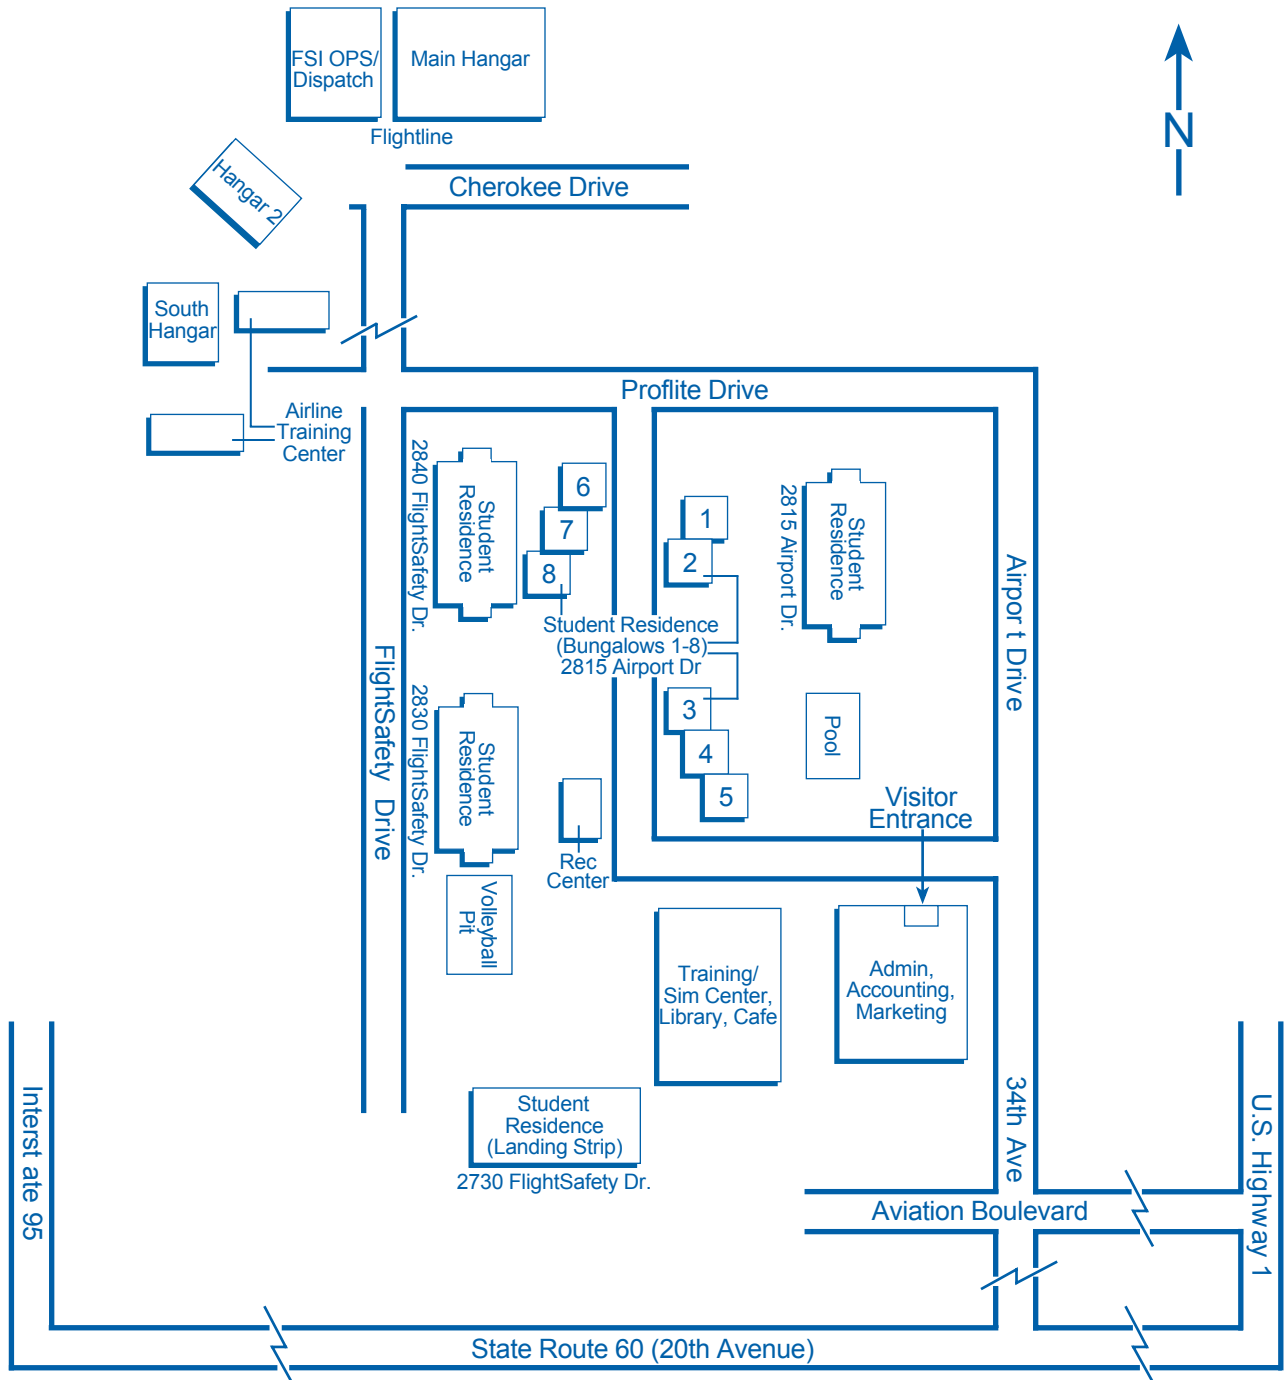

Campus Locator

Directions to 2805 Airport Drive, Vero Beach, Florida.

Traveling via I-95

Exit at the Vero Beach Exit #147 onto State Road 60 (20th Street), and travel east approximately six miles. Turn left on 34th Avenue. (There will be airport signs on the right side of the road.) Travel north on 34th Avenue about three blocks. After crossing the intersection at the second stop sign, 34th Avenue turns into Airport Drive. FlightSafety International will be one block up on the left.

Traveling via the Florida Turnpike

Exit at the Yeehaw Junction exit, and travel east on State Road 60 (approximately 35 miles) to the I-95 interchange. Then follow "Traveling via I-95" directions at left.

Traveling via U.S. Highway 1

Turn west on Aviation Boulevard. Turn right on Airport Drive.

FlightSafety Academy □ P.O. Box 2708 □ Vero Beach, FL 32961
 Tel 800.800.1411 □ Tel 772.564.7600 □ Fax 772.564.7660
 E-mail: academy@flightsafety.com □ flightsafetyacademy.com